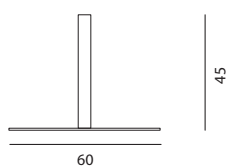

DIMENSIONS

	+/-2% cm/ft ±---±	A cm/ft	B cm/ft	C cm/ft	D=A cm/ft	E cm/ft	F cm/ft
	240/7'11"	250/8'3"	215/7'1"	50x2/1'8"x0.1"	250/8'3"	127/4'2"	25/10"
	220/7'3"	250/8'3"	215/7'1"	50x2/1'8"x0.1"	250/8'3"	91/3"	25/10"

DIMENSIONS FOR BASE

Global dimensions :
 60 x 60 x 45 cm - Thickness : 1.4 cm
 1'12" x 1'6" x 1'6" ft - Thickness: 0.55" ft

Weight:
 30 kg

BEACH AND POOL COLLECTION

PERSONALIZE

The beach and pool Infina allows you to mix and match 2 different colors of the Sunbrella collection to personalise your canopy.