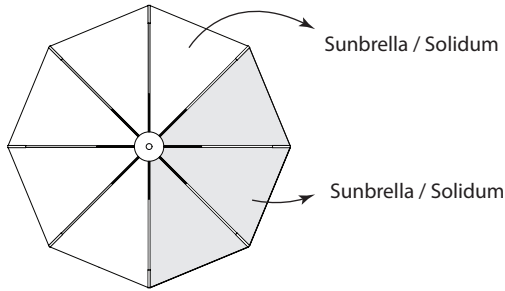

DIMENSIONS

	+/-2% cm/ft ±---±	A cm/ft	B cm/ft	C cm/ft	D=A cm/ft	E cm/ft	F cm/ft
	240/7'11"	250/8'3"	215/7'1"	50x2/1'8"x0.1"	250/8'3"	127/4'2"	25/10"
	220/7'3"	250/8'3"	215/7'1"	50x2/1'8"x0.1"	250/8'3"	91/3"	25/10"

DIMENSIONS FOR BASE

Global dimensions :
 60 x 60 x 45 cm - Thickness : 1.4 cm
 1'12" x 1'6" x 1'6" ft - Thickness: 0.55" ft

Weight:
 30 kg

BEACH AND POOL COLLECTION

PERSONALIZE

The beach and pool Infina allows you to mix and match 2 different colors of the Sunbrella collection to personalise your canopy.