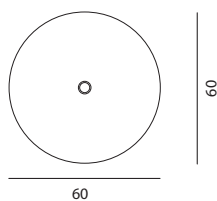

BEACH AND POOL COLLECTION

SPECIFICATIONS

The beach and pool Infina is a smaller, lighter, stronger and more compact version of the classic infina. Thanks to the smaller canopy the beach and pool Infina gives you more options for personalisation.

DIMENSIONS

	+/-2% cm/ft ±---±	A cm/ft	B cm/ft	C cm/ft	D=A cm/ft	E cm/ft	F cm/ft
	240/7'11"	250/8'3"	215/7'1"	50x2/1'8"x0.1"	250/8'3"	127/4'2"	25/10"
	220/7'3"	250/8'3"	215/7'1"	50x2/1'8"x0.1"	250/8'3"	91/3"	25/10"

DIMENSIONS FOR BASE

Global dimensions :
 60 x 60 x 45 cm - Thickness : 1.4 cm
 1'12" x 1'6" x 1'6" ft - Thickness: 0.55" ft

Weight:
 30 kg

BEACH AND POOL COLLECTION

PERSONALIZE

The beach and pool Infina allows you to mix and match 2 different colors of the Sunbrella collection to personalise your canopy.