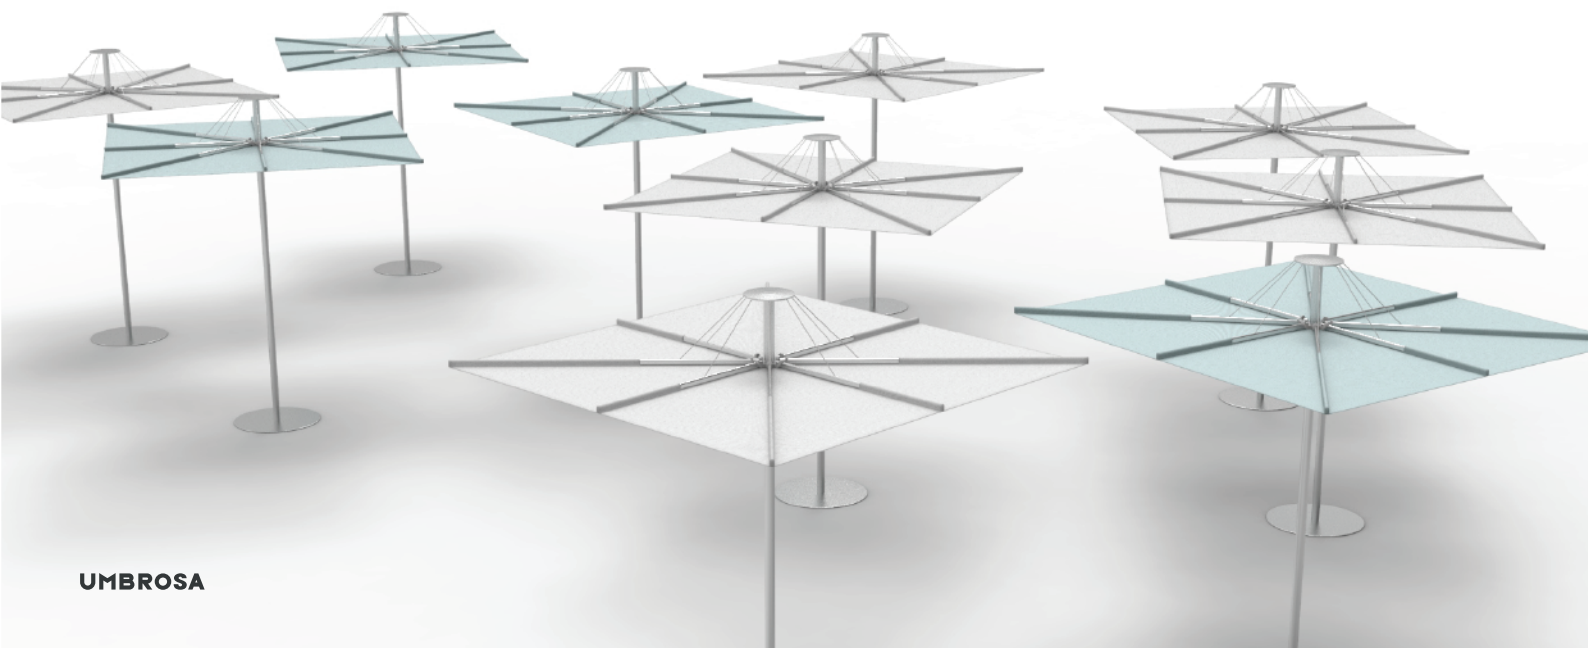

BEACH AND POOL COLLECTION

SPECIFICATIONS

The beach and pool Infina is a smaller, lighter, stronger and more compact version of the classic infina. Thanks to the smaller canopy the beach and pool Infina gives you more options for personalisation.

DIMENSIONS FOR BASE

Global dimensions :
 60 x 60 x 45 cm - Thickness : 1.4 cm
 1'12" x 1'6" x 1'6" ft - Thickness: 0.55" ft

Weight:
 30 kg

BEACH AND POOL COLLECTION

PERSONALIZE

The beach and pool Infina allows you to mix and match 2 different colors of the Sunbrella collection to personalise your canopy.

The larger part of the canopy is preferably Solidum.

Other possibilities:

FABRIC COLLECTION

Solidum - 100% acryl

Canvas

Natural

Sunbrella - 100% sunbrella acryl

Marble

Pepper

Adriatic

Black

For other color options and patterns, please check the furniture-grade Solids & Stripes collection of Sunbrella.