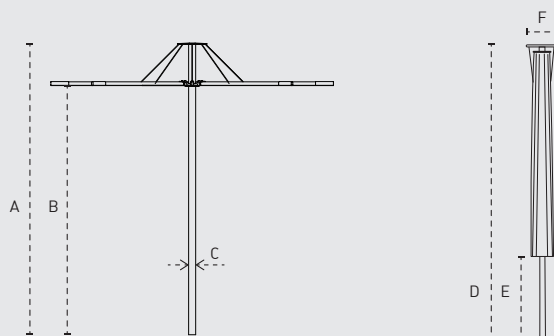

DIMENSIONS

	+/-2% cm/ft ±---±	A cm/ft	B cm/ft	C cm/ft	D=A cm/ft	E cm/ft	F cm/ft
	240/7'11"	250/8'3"	215/7'1"	50x2/1'8"x0.1"	250/8'3"	127/4'2"	25/10"
	220/7'3"	250/8'3"	215/7'1"	50x2/1'8"x0.1"	250/8'3"	91/3"	25/10"

DIMENSIONS FOR BASE

Global dimensions :
 60 x 60 x 45 cm - Thickness : 1.4 cm
 1'12" x 1'6" x 1'6" ft - Thickness: 0.55" ft

Weight:
 30 kg

BEACH AND POOL COLLECTION

PERSONALIZE

The beach and pool Infina allows you to mix and match 2 different colors of the Sunbrella collection to personalise your canopy.