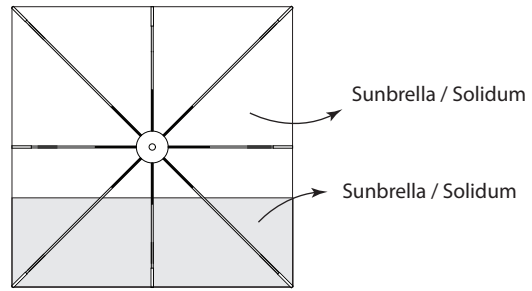

DIMENSIONS

	+/-2% cm/ft ±---±	A cm/ft	B cm/ft	C cm/ft	D=A cm/ft	E cm/ft	F cm/ft
	240/7'11"	250/8'3"	215/7'1"	50x2/1'8"x0.1"	250/8'3"	127/4'2"	25/10"
	220/7'3"	250/8'3"	215/7'1"	50x2/1'8"x0.1"	250/8'3"	91/3"	25/10"

DIMENSIONS FOR BASE

Global dimensions :
 60 x 60 x 45 cm - Thickness : 1.4 cm
 1'12" x 1'6" x 1'6" ft - Thickness: 0.55" ft

Weight:
 30 kg

BEACH AND POOL COLLECTION

PERSONALIZE

The beach and pool Infina allows you to mix and match 2 different colors of the Sunbrella collection to personalise your canopy.