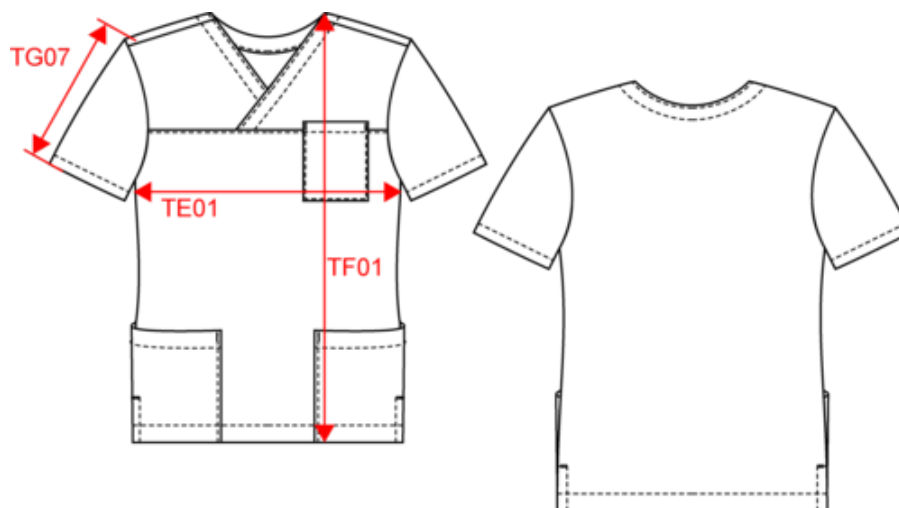

### Afmeting

Measurements in cm	3XL	4XL	5XL	XS	S	M	L	XL	XXL
TE01 - 1/2 chest width at 1.5cm below armhole	69.00	72.00	75.00	51.00	54.00	57.00	60.00	63.00	66.00
TF01 - Total height from HSP	70.00	72.00	74.00	76.00	78.00	80.00	82.00	84.00	86.00
TG07 - Short sleeve length	22.75	23.50	24.25	25.00	25.75	26.50	27.25	28.00	28.75