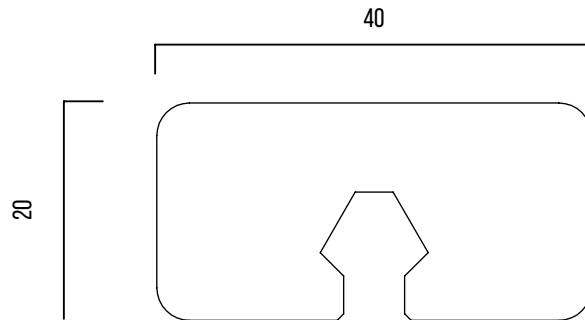

# GRAD-40

20 x 40 mm

**PRODUCT:**  
**DURABILITY CLASS:**  
**APPLICATION:**

**THERMO-D SPRUCE**  
**II**  
**DECKING**

**LONG SERVICE LIFE**  
**AND LOW MAINTENANCE**

**CONTROL UNION**  
Finotrol

**PATENTED NATURAL PRODUCTION PROCESS**  
**CONTROLLED BY FINOTROL**