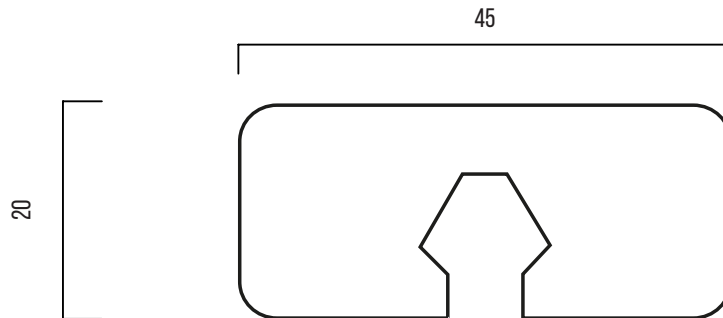

# GRAD-45

20 x 45 mm

**PRODUCT:**  
**DURABILITY CLASS:**  
**APPLICATION:**

**THERMO-D RADIATA PINE**  
**III**  
**DECKING**

**LONG SERVICE LIFE**  
**AND LOW MAINTENANCE**

**CONTROL UNION**  
Finotrol

**PATENTED NATURAL PRODUCTION PROCESS**  
**CONTROLLED BY FINOTROL**