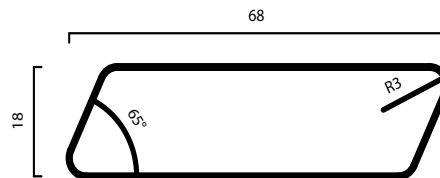

THERMOWOOD®

PARA R3

18 x 68 mm

PRODUCT:
DURABILITY CLASS:
APPLICATION:

THERMO-D RADIATA PINE
III
CLADDING & OUTDOOR

LONG SERVICE LIFE
AND LOW MAINTENANCE

CONTROL UNION **PATENTED NATURAL PRODUCTION PROCESS**
Finotrol **CONTROLLED BY FINOTROL**