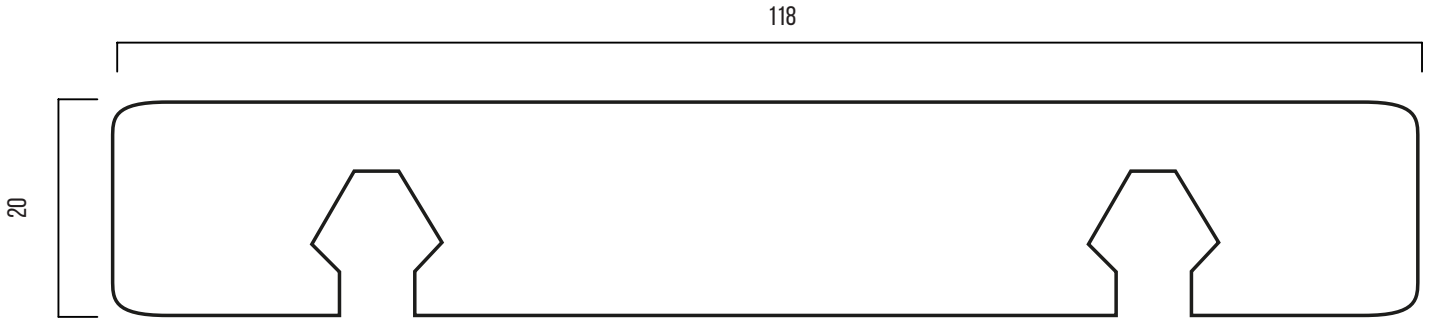

# GRAD-118

20 x 118 mm

**PRODUCT:**  
**DURABILITY CLASS:**  
**APPLICATION:**

**THERMO-D RADIATA PINE**  
**III**  
**DECKING**

**LONG SERVICE LIFE  
AND LOW MAINTENANCE**

**CONTROL UNION PATENTED NATURAL PRODUCTION PROCESS  
Finotrol CONTROLLED BY FINOTROL**