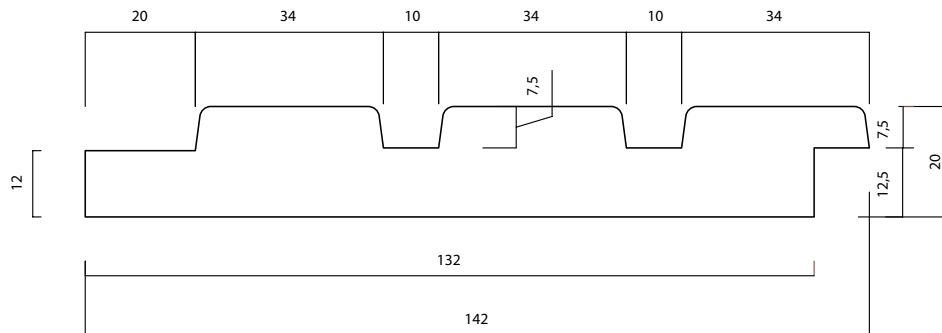

THERMOWOOD®

ELSA

20 x 132 (142) mm

PRODUCT:
DURABILITY CLASS:
APPLICATION:

THERMO-D RADIATA PINE
III
CLADDING & OUTDOOR

LONG SERVICE LIFE
AND LOW MAINTENANCE

CONTROL UNION PATENTED NATURAL PRODUCTION PROCESS
Finotrol CONTROLLED BY FINOTROL