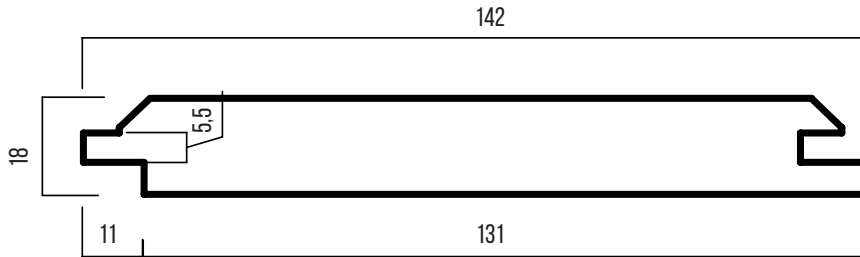

THERMOWOOD®

ALTA

18 x 131 (142) mm

PRODUCT:
DURABILITY CLASS:
APPLICATION:

THERMO-D RADIATA PINE
III
CLADDING & OUTDOOR

**LONG SERVICE LIFE
AND LOW MAINTENANCE**

**CONTROL UNION PATENTED NATURAL PRODUCTION PROCESS
Finotrol CONTROLLED BY FINOTROL**