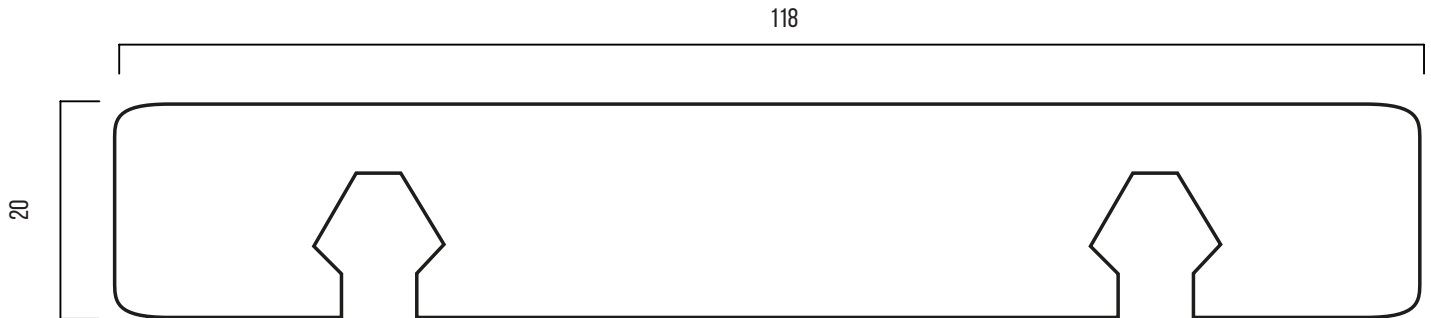

THERMOWOOD®

GRAD-118

20 x 118 mm

PRODUCT:
DURABILITY CLASS:
APPLICATION:

THERMO-D POPLAR
III
DECKING

LONG SERVICE LIFE
AND LOW MAINTENANCE

CONTROL UNION
Finotrol

PATENTED NATURAL PRODUCTION PROCESS
CONTROLLED BY FINOTROL