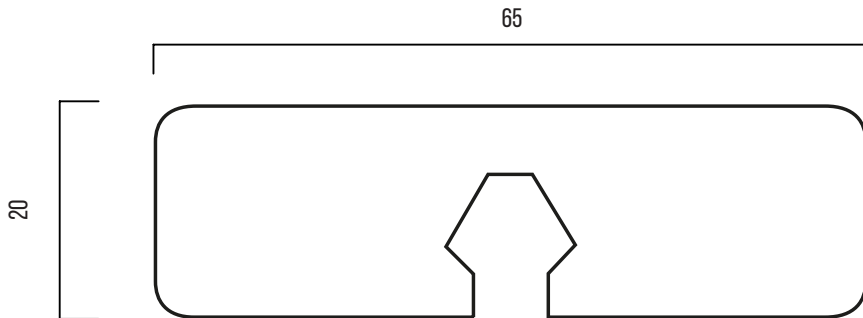

# GRAD-65

20 x 65 mm

**PRODUCT:**  
**DURABILITY CLASS:**  
**APPLICATION:**

**THERMO-D POPLAR**  
**III**  
**DECKING**

**LONG SERVICE LIFE**  
**AND LOW MAINTENANCE**

**CONTROL UNION** PATENTED NATURAL PRODUCTION PROCESS  
**Finotrol** CONTROLLED BY FINOTROL