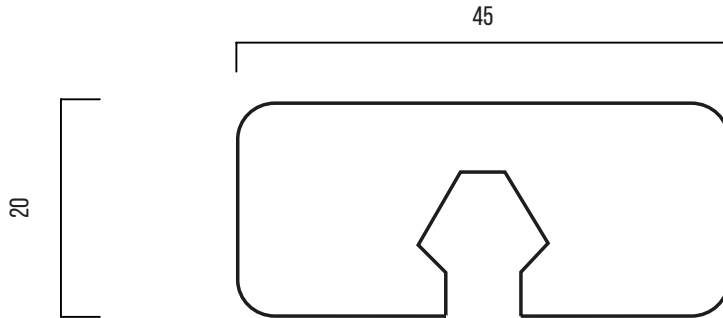

THERMOWOOD®

GRAD-45

20 x 45 mm

PRODUCT:
DURABILITY CLASS:
APPLICATION:

THERMO-D POPLAR
III
DECKING

LONG SERVICE LIFE
AND LOW MAINTENANCE

CONTROL UNION **PATENTED NATURAL PRODUCTION PROCESS**
Finotrol **CONTROLLED BY FINOTROL**