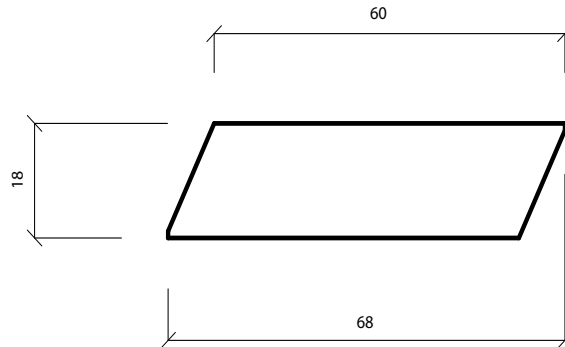

THERMOWOOD®

PARA

18 x 68 mm

PRODUCT:
DURABILITY CLASS:
APPLICATION:

THERMO-D PINE
I
CLADDING & OUTDOOR

LONG SERVICE LIFE
AND LOW MAINTENANCE

CONTROL UNION
Finotrol

PATENTED NATURAL PRODUCTION PROCESS
CONTROLLED BY FINOTROL