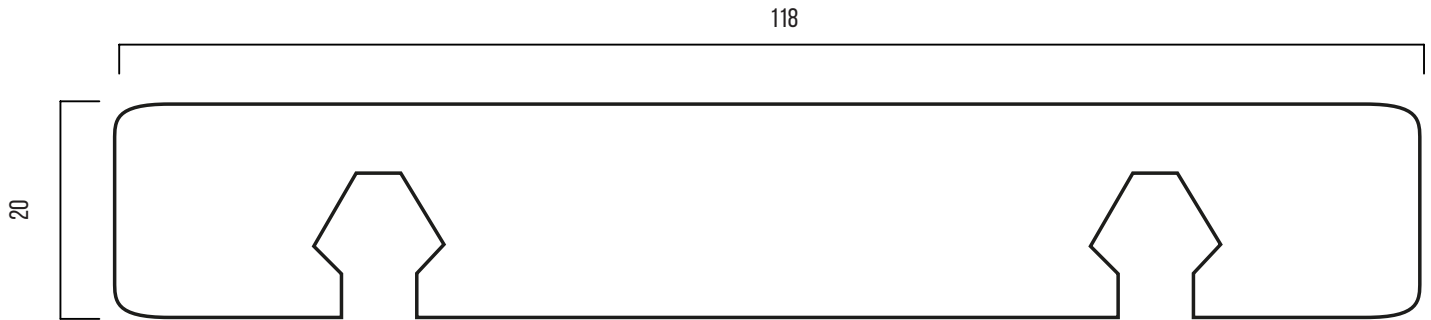

THERMOWOOD®

GRAD-118

20 x 118 mm

PRODUCT:
DURABILITY CLASS:
APPLICATION:

THERMO-D PINE
I
DECKING

LONG SERVICE LIFE
AND LOW MAINTENANCE

CONTROL UNION **PATENTED NATURAL PRODUCTION PROCESS**
Finotrol **CONTROLLED BY FINOTROL**