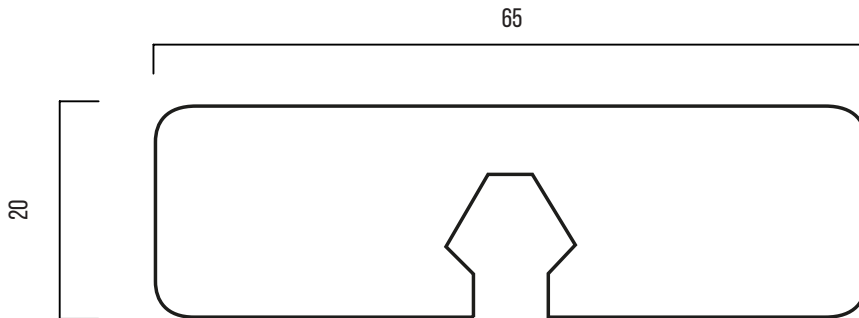

# GRAD-65

20 x 65 mm

**PRODUCT:**  
**DURABILITY CLASS:**  
**APPLICATION:**

**THERMO-D PINE**  
**I**  
**DECKING**

**LONG SERVICE LIFE**  
**AND LOW MAINTENANCE**

**CONTROL UNION**  
Finotrol

**PATENTED NATURAL PRODUCTION PROCESS**  
**CONTROLLED BY FINOTROL**