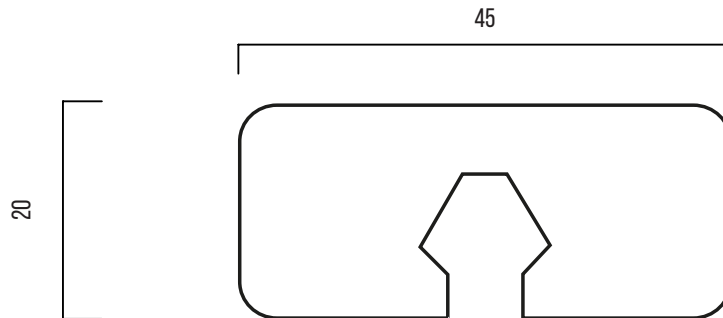

# GRAD-45

20 x 45 mm

**PRODUCT:**  
**DURABILITY CLASS:**  
**APPLICATION:**

**THERMO-D PINE**  
**I**  
**DECKING**

**LONG SERVICE LIFE**  
**AND LOW MAINTENANCE**

**CONTROL UNION**  
Finotrol

**PATENTED NATURAL PRODUCTION PROCESS**  
**CONTROLLED BY FINOTROL**