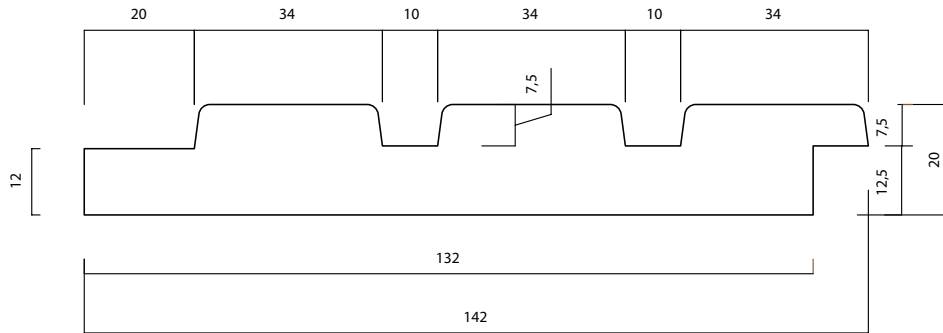

# ELSA

20 x 132 (142) mm

**PRODUCT:**  
**DURABILITY CLASS:**  
**APPLICATION:**

**THERMO-D PINE**  
**I**  
**CLADDING & OUTDOOR**

**LONG SERVICE LIFE**  
**AND LOW MAINTENANCE**

**CONTROL UNION** **PATENTED NATURAL PRODUCTION PROCESS**  
**Finotrol** **CONTROLLED BY FINOTROL**