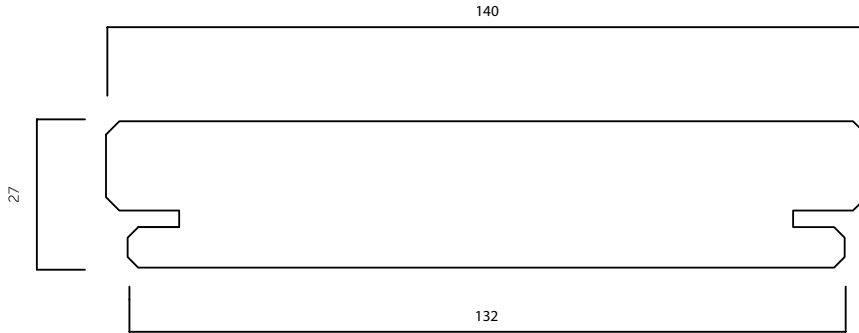

THERMOWOOD®

DECKING 4

27 x 140 mm

PRODUCT:
DURABILITY CLASS:
APPLICATION:

THERMO-D PINE
I
DECKING

LONG SERVICE LIFE
AND LOW MAINTENANCE

CONTROL UNION PATENTED NATURAL PRODUCTION PROCESS
 FINOTROL CONTROLLED BY FINOTROL