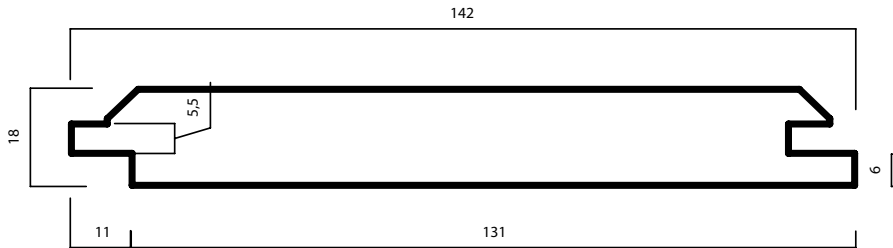

THERMOWOOD®

ALTA

18 x 131 (142) mm

PRODUCT:
DURABILITY CLASS:
APPLICATION:

THERMO-D PINE
I
CLADDING & OUTDOOR

**LONG SERVICE LIFE
AND LOW MAINTENANCE**

CONTROL UNION
Finotrol

**PATENTED NATURAL PRODUCTION PROCESS
CONTROLLED BY FINOTROL**