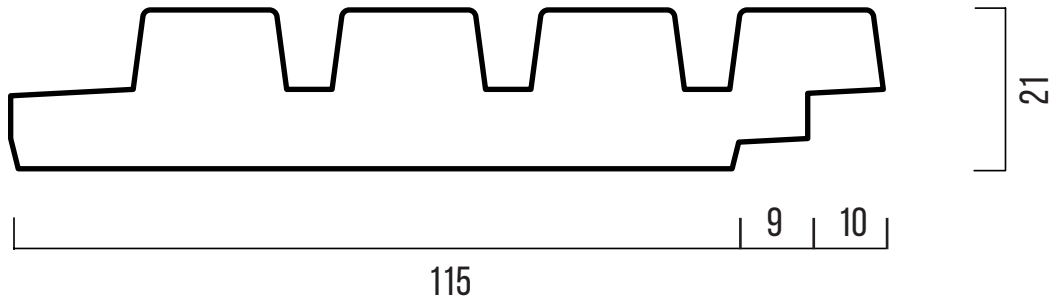

THERMOWOOD®

RIB4

21 x 107 (115) mm

PRODUCT:
DURABILITY CLASS:
APPLICATION:

THERMO-D FRAKÉ
II
CLADDING & OUTDOOR

LONG SERVICE LIFE
AND LOW MAINTENANCE

CONTROL UNION
Finotrol

PATENTED NATURAL PRODUCTION PROCESS
CONTROLLED BY FINOTROL