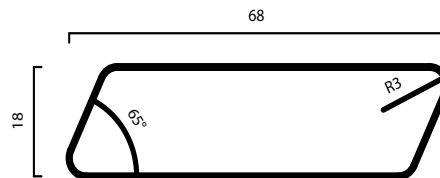

THERMOWOOD®

PARA R3

18 x 68 mm

PRODUCT:
DURABILITY CLASS:
APPLICATION:

THERMO-D FRAKÉ
II
CLADDING & OUTDOOR

LONG SERVICE LIFE
AND LOW MAINTENANCE

CONTROL UNION
Finotrol

PATENTED NATURAL PRODUCTION PROCESS
CONTROLLED BY FINOTROL