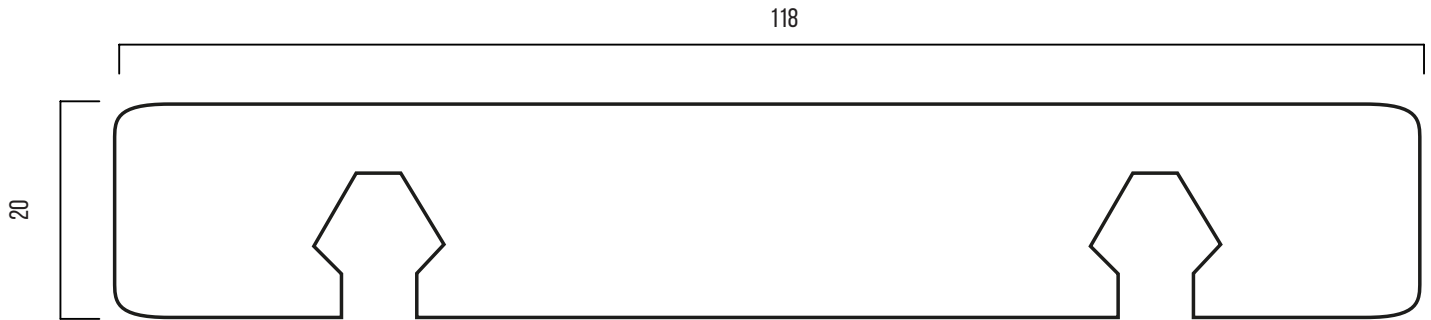

THERMOWOOD®

GRAD-118

20 x 118 mm

PRODUCT:
DURABILITY CLASS:
APPLICATION:

THERMO-D FRAKÉ
II
DECKING

**LONG SERVICE LIFE
AND LOW MAINTENANCE**

CONTROL UNION
Finotrol

**PATENTED NATURAL PRODUCTION PROCESS
CONTROLLED BY FINOTROL**