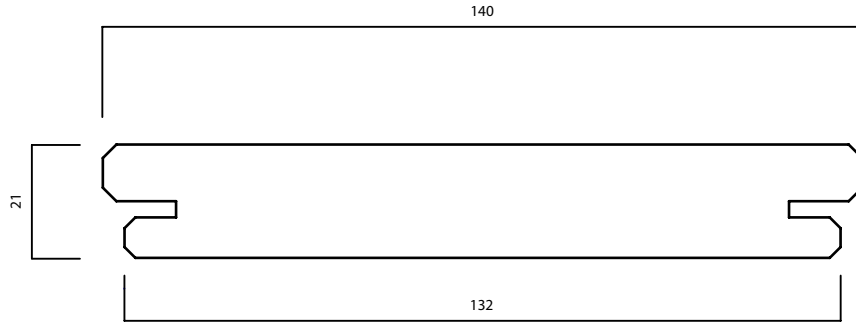

THERMOWOOD®

DECKING 4

21 x 140 mm

PRODUCT:
DURABILITY CLASS:
APPLICATION:

THERMO-D FRAKÉ
II
DECKING

**LONG SERVICE LIFE
 AND LOW MAINTENANCE**

**CONTROL UNION PATENTED NATURAL PRODUCTION PROCESS
 Finotrol CONTROLLED BY FINOTROL**