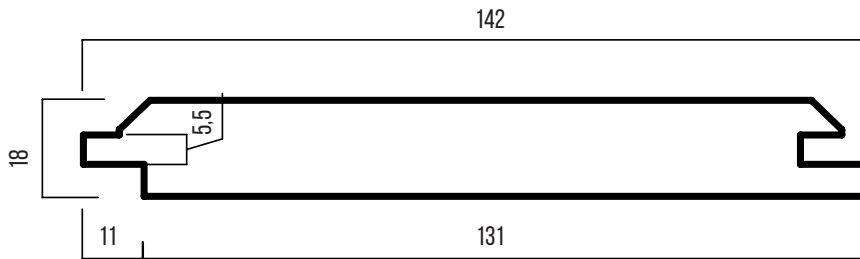

THERMOWOOD®

ALTA

18 x 131 (142) mm

PRODUCT:
DURABILITY CLASS:
APPLICATION:

THERMO-D FRAKÉ
II
CLADDING & OUTDOOR

**LONG SERVICE LIFE
AND LOW MAINTENANCE**

CONTROL UNION
Finotrol

**PATENTED NATURAL PRODUCTION PROCESS
CONTROLLED BY FINOTROL**