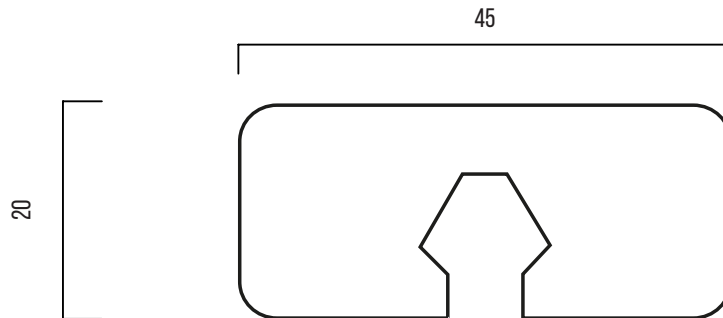

THERMOWOOD®

GRAD-45

20 x 45 mm

PRODUCT:
DURABILITY CLASS:
APPLICATION:

THERMO-D FRAKÉ
II
DECKING

**LONG SERVICE LIFE
AND LOW MAINTENANCE**

CONTROL UNION
Finotrol

**PATENTED NATURAL PRODUCTION PROCESS
CONTROLLED BY FINOTROL**