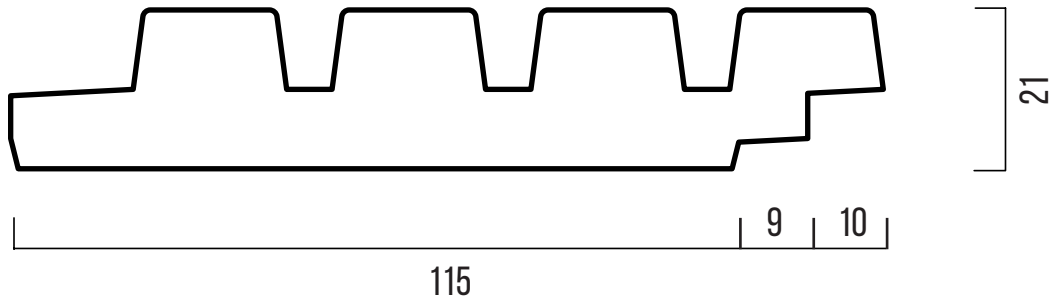

THERMOWOOD®

RIB4

21 x 107 (115) mm

PRODUCT:
DURABILITY CLASS:
APPLICATION:

THERMO-D AYOUS
I
CLADDING & OUTDOOR

**LONG SERVICE LIFE
AND LOW MAINTENANCE**

**CONTROL UNION PATENTED NATURAL PRODUCTION PROCESS
CONTROLLED BY FINOTROL**