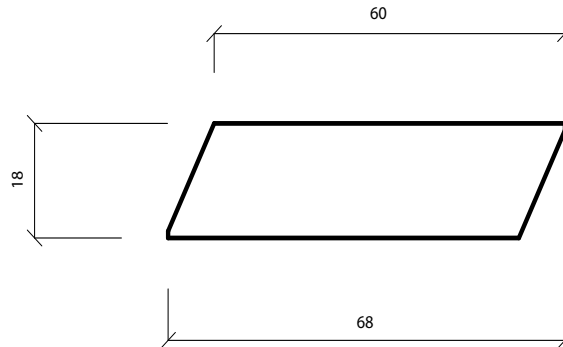

THERMOWOOD®

PARA

18 x 68 mm

PRODUCT:
DURABILITY CLASS:
APPLICATION:

THERMO-D AYOUS
I
CLADDING & OUTDOOR

LONG SERVICE LIFE
AND LOW MAINTENANCE

CONTROL UNION
Finotrol

PATENTED NATURAL PRODUCTION PROCESS
CONTROLLED BY FINOTROL