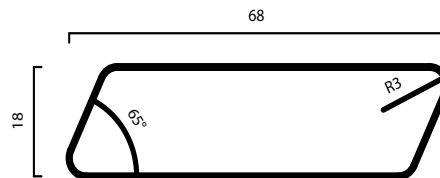

THERMOWOOD®

PARA R3

18 x 68 mm

PRODUCT:
DURABILITY CLASS:
APPLICATION:

THERMO-D AYOUS
I
CLADDING & OUTDOOR

LONG SERVICE LIFE
AND LOW MAINTENANCE

CONTROL UNION
Finotrol

PATENTED NATURAL PRODUCTION PROCESS
CONTROLLED BY FINOTROL