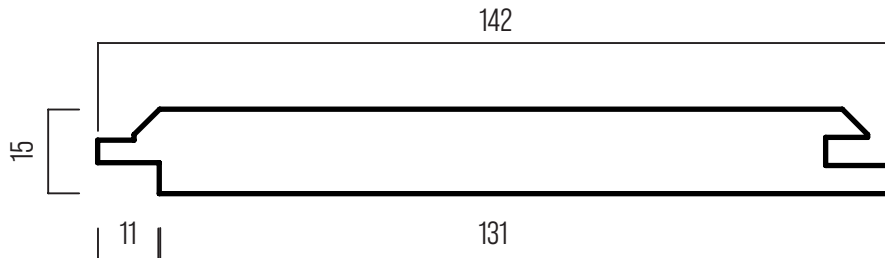

# OLLA

15 x 131 (142) mm

**PRODUCT:**  
**DURABILITY CLASS:**  
**APPLICATION:**

**THERMO-D AYOUS**  
**I**  
**CLADDING & OUTDOOR**

**LONG SERVICE LIFE  
AND LOW MAINTENANCE**

**CONTROL UNION PATENTED NATURAL PRODUCTION PROCESS  
CONTROLLED BY FINOTROL**