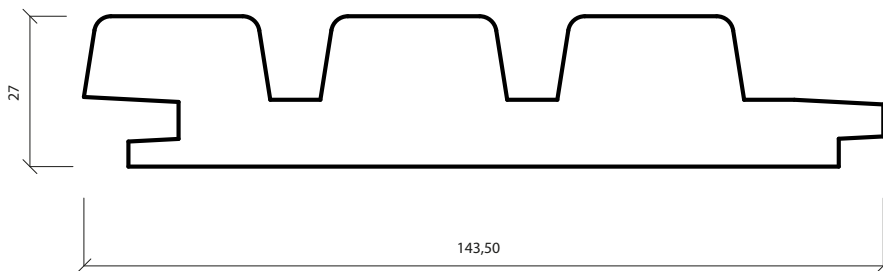

# KYLE

27 x 127,5 (143,5) mm

**PRODUCT:**  
**DURABILITY CLASS:**  
**APPLICATION:**

**THERMO-D AYOUS**  
**I**  
**CLADDING & OUTDOOR**

**LONG SERVICE LIFE**  
**AND LOW MAINTENANCE**

**CONTROL UNION** **PATENTED NATURAL PRODUCTION PROCESS**  
**Finotrol** **CONTROLLED BY FINOTROL**