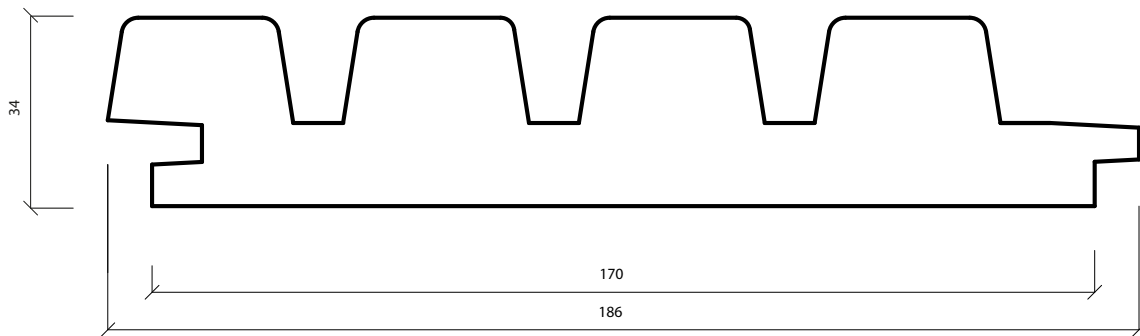

THERMOWOOD®

FARO

34 x 170 (186,1) mm

PRODUCT:
DURABILITY CLASS:
APPLICATION:

THERMO-D AYOUS
I
CLADDING & OUTDOOR

LONG SERVICE LIFE
AND LOW MAINTENANCE

CONTROL UNION
Finotrol

PATENTED NATURAL PRODUCTION PROCESS
CONTROLLED BY FINOTROL