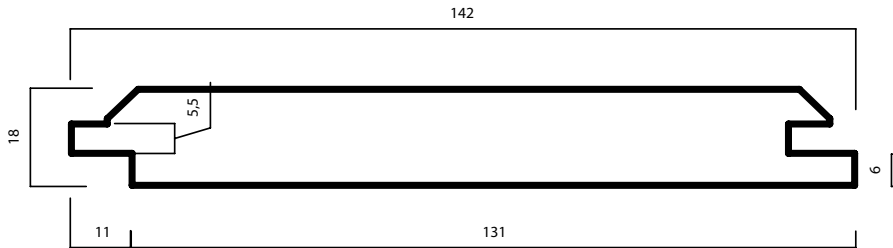

THERMOWOOD®

ALTA

18 x 131 (142) mm

PRODUCT:
DURABILITY CLASS:
APPLICATION:

THERMO-D AYOUS
I
CLADDING & OUTDOOR

LONG SERVICE LIFE
AND LOW MAINTENANCE

CONTROL UNION
Finotrol

PATENTED NATURAL PRODUCTION PROCESS
CONTROLLED BY FINOTROL