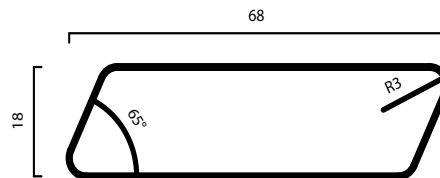

THERMOWOOD®

PARA R3

18 x 68 mm

PRODUCT:
DURABILITY CLASS:
APPLICATION:

THERMO-D ASH
II
CLADDING & OUTDOOR

LONG SERVICE LIFE
AND LOW MAINTENANCE

CONTROL UNION
Finotrol

PATENTED NATURAL PRODUCTION PROCESS
CONTROLLED BY FINOTROL