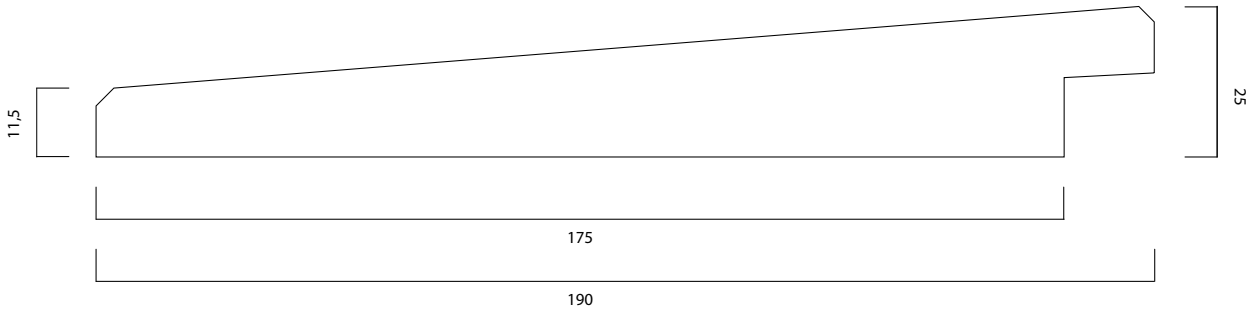

THERMOWOOD®

JAMY

11,5/25 x 190 (175) mm

PRODUCT:

THERMO-D ASH

DURABILITY CLASS:

II

APPLICATION: