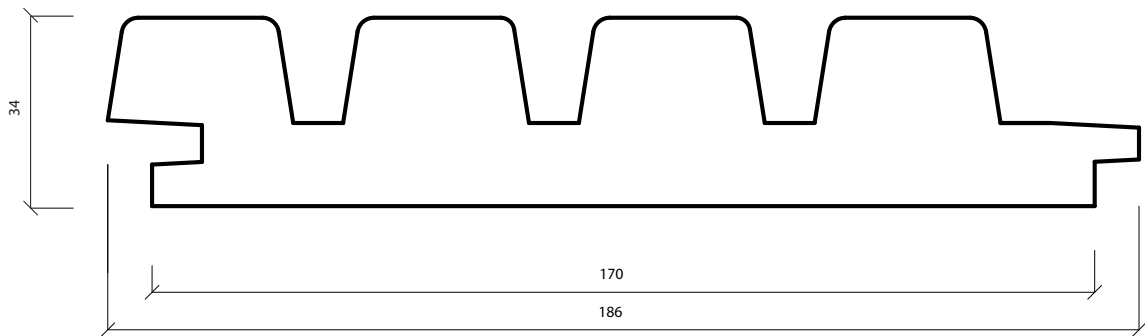

THERMOWOOD®

FARO

34 x 170 (186,1) mm

PRODUCT:
DURABILITY CLASS:
APPLICATION:

THERMO-D ASH
II
CLADDING & OUTDOOR

**LONG SERVICE LIFE
AND LOW MAINTENANCE**

CONTROL UNION
Finotrol

**PATENTED NATURAL PRODUCTION PROCESS
CONTROLLED BY FINOTROL**