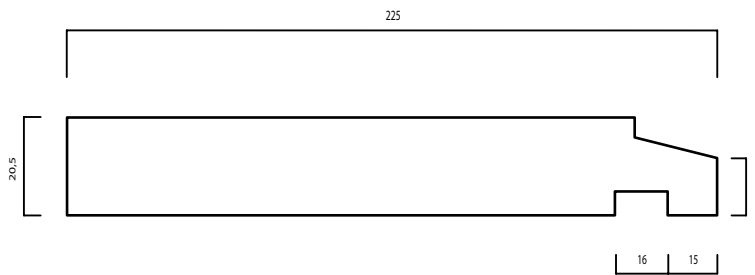

# LDC STORM 3

20,5 X 225 MM

PRODUCT:  
DURABILITY CLASS:  
APPLICATION:

THERMO-D FRAKÉ  
II  
CLADDING & OUTDOOR

LONG SERVICE LIFE AND LOW MAINTENANCE

WOOD.BE

PATENTED NATURAL PRODUCTION PROCESS  
CONTROLLED BY WOOD.BE