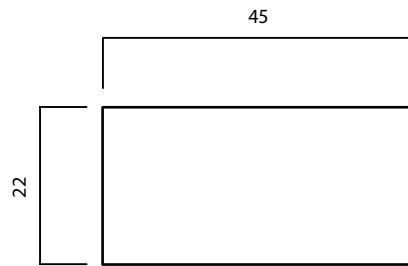

# LDC INTERIOR 1

22 X 45 MM

PRODUCT:  
DURABILITY CLASS:  
APPLICATION:

THERMO-D SPRUCE  
II  
INDOOR

LONG SERVICE LIFE AND LOW MAINTENANCE

WOOD.BE

PATENTED NATURAL PRODUCTION PROCESS  
CONTROLLED BY WOOD.BE