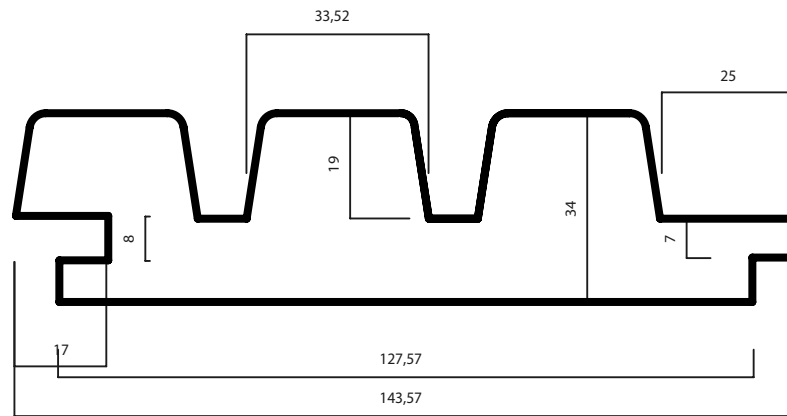

THERMOWOOD®

LDC BOGO

34 X 143,5 MM (127,5)

PRODUCT:
DURABILITY CLASS:
APPLICATION:

THERMO-D SPRUCE
II
CLADDING & OUTDOOR

LONG SERVICE LIFE AND LOW MAINTENANCE

WOOD.BE

PATENTED NATURAL PRODUCTION PROCESS
CONTROLLED BY WOOD.BE