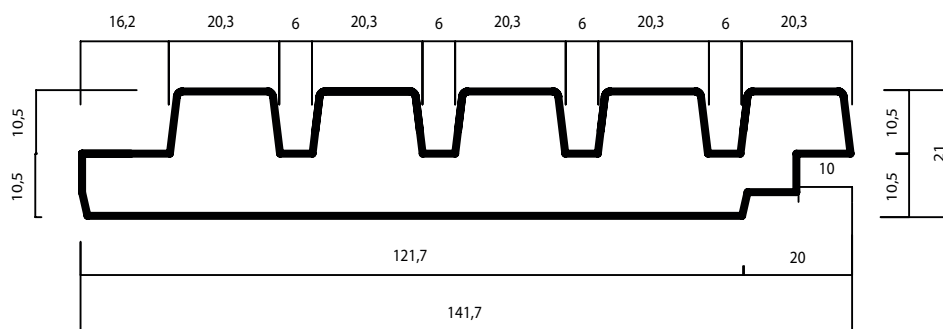

THERMOWOOD®

LDC RIB5

21 X 141.7 MM (133)

PRODUCT:
DURABILITY CLASS:
APPLICATION:

LONG SERVICE LIFE AND LOW MAINTENANCE

SUSTAINABLE FOREST MANAGEMENT AND LOW
ECOLOGICAL FOOTPRINT

PATENTED NATURAL PRODUCTION PROCESS
CONTROLLED BY WOOD.BE