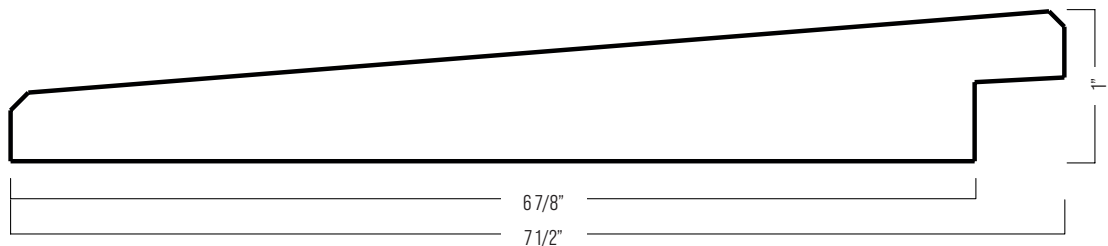

# JAMY

1 X 8 BEVEL

11.5/25 X 190 MM (175)

PRODUCT:  
DURABILITY CLASS:  
APPLICATION:

THERMO-D® SPRUCE  
II  
CLADDING & OUTDOOR

LONG SERVICE LIFE AND LOW MAINTENANCE

WOOD.BE

PATENTED NATURAL PRODUCTION PROCESS  
CONTROLLED BY WOOD.BE