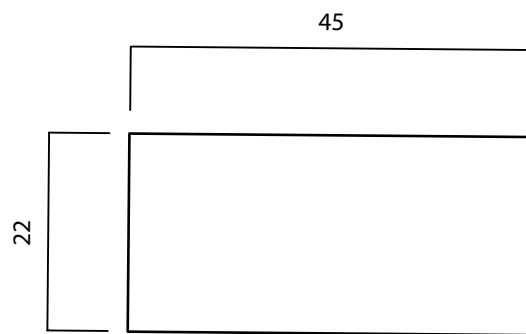

THERMOWOOD®

LDC INTERIOR 2

22 X 45 MM

PRODUCT:
DURABILITY CLASS:
APPLICATION:

LONG SERVICE LIFE AND LOW MAINTENANCE

WOOD.BE

PATENTED NATURAL PRODUCTION PROCESS
CONTROLLED BY WOOD.BE

SUSTAINABLE FOREST MANAGEMENT AND LOW
ECOLOGICAL FOOTPRINT