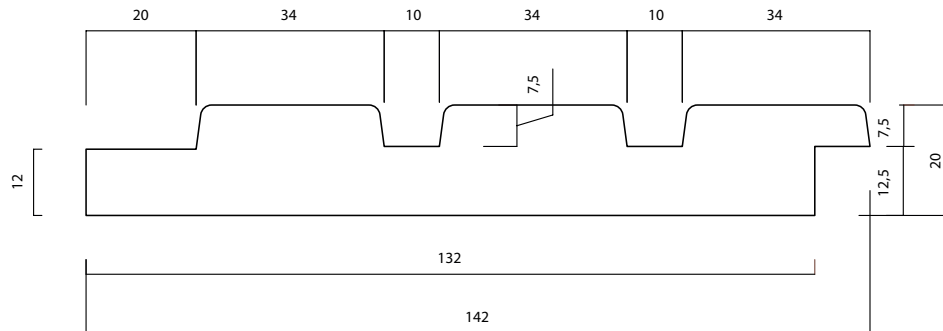

# LDC ELSA

20 X 140 MM (132)

PRODUCT:  
DURABILITY CLASS:  
APPLICATION:

LONG SERVICE LIFE AND LOW MAINTENANCE

SUSTAINABLE FOREST MANAGEMENT AND LOW  
ECOLOGICAL FOOTPRINT

WOOD.BE

PATENTED NATURAL PRODUCTION PROCESS  
CONTROLLED BY WOOD.BE