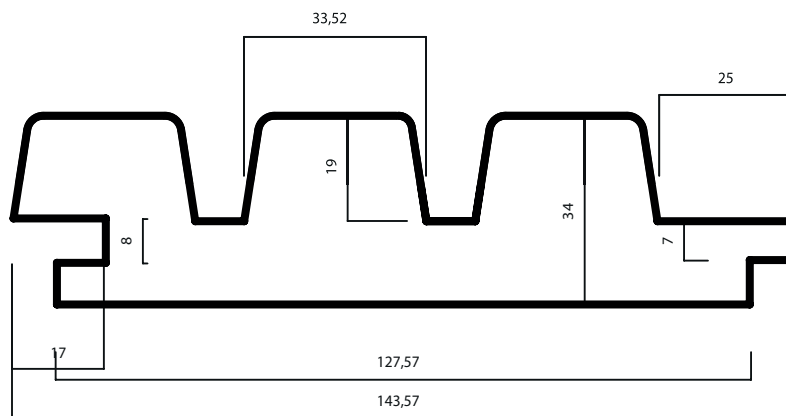

THERMOWOOD®

LDC BOGO

34 X 143,5 MM (127,5)

PRODUCT:
DURABILITY CLASS:
APPLICATION:

LONG SERVICE LIFE AND LOW MAINTENANCE

SUSTAINABLE FOREST MANAGEMENT AND LOW
ECOLOGICAL FOOTPRINT

PATENTED NATURAL PRODUCTION PROCESS
CONTROLLED BY WOOD.BE