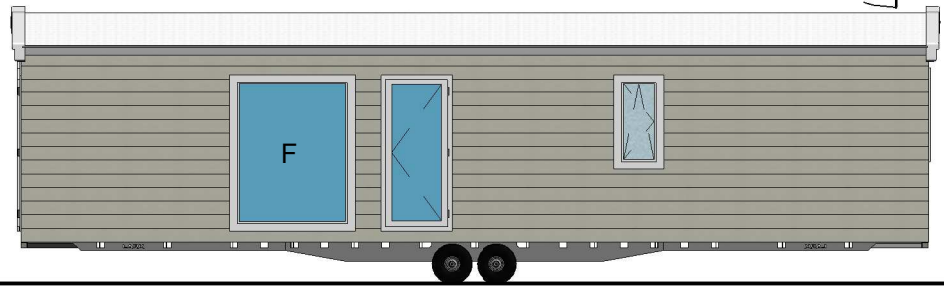

THE VIEW PRESENTED IS FOR REFERENCE ONLY

MURANO 12000x4060 675.01.20 ver 02

FLOOR PLAN 1:50

12000

ELEVATIONS 1:100

USABLE AREA: 44,44 m²

KEY:

- FRIDGE WITH FREEZER
- DISHWASHER WIDE (60cm)
- DISHWASHER NARROW (45 cm)
- WASHING MACHINE
- INDUCTION / GAS HOB
- OVEN
- MICROWAVE
- ELECTRIC BOILER
- COMBI GAS BOILER
- ELECTRIC FIRE
- ANTENNA SOCKET
- SOUND SYSTEM AND MP3 PLAYER
- CLOTHES WARDROBE WITH SHELVES
- WARDROBE WITH CLOTHES BAR
- HANGER
- MIRROR
- FOLDABLE SOFA
- PEDSTAL WITH DRAWRS
- TV HANGER
- TOILET PAPER HANGER
- OPTIONS PAID EXTRES