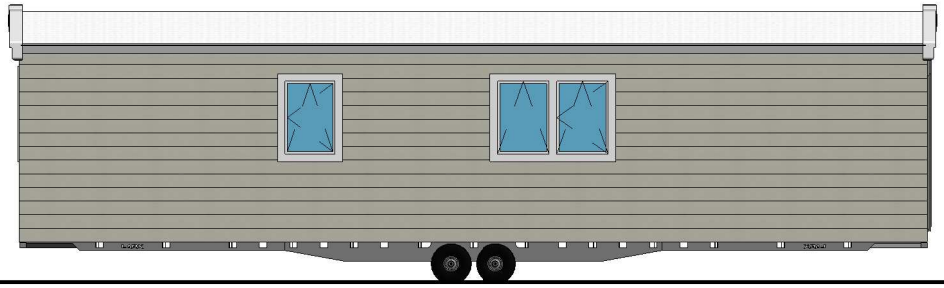

THE VIEW PRESENTED IS FOR REFERENCE ONLY

MURANO 12000x4060 675.01.20 ver 02

FLOOR PLAN 1:50

12000

ELEVATIONS 1:100

USABLE AREA: 44,44 m²

KEY:

- FRIDGE WITH FREEZER
- DISHWASHER WIDE (60cm)
- DISHWASHER NARROW (45 cm)
- WASHING MACHINE
- INDUCTION / GAS HOB
- OVEN
- MICROWAVE
- ELECTRIC BOILER
- COMBI GAS BOILER
- ELECTRIC FIRE
- ANTENNA SOCKET
- SOUND SYSTEM AND MP3 PLAYER
- CLOTHES WARDROBE WITH SHELVES
- WARDROBE WITH CLOTHES BAR
- HANGER
- MIRROR
- FOLDABLE SOFA
- PEDSTAL WITH DRAWRS
- TV HANGER
- TOILET PAPER HANGER
- OPTIONS PAID EXTRES