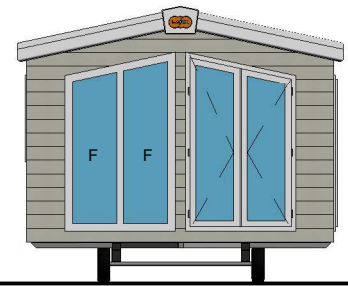

THE VIEW PRESENTED IS FOR REFERENCE ONLY

MURANO 12000x4060 675.01.20 ver 02

FLOOR PLAN 1:50

12000

ELEVATIONS 1:100

USABLE AREA: 44,44 m²

KEY:

- FRIDGE WITH FREEZER
- DISHWASHER WIDE (60cm)
- DISHWASHER NARROW (45 cm)
- WASHING MACHINE
- INDUCTION / GAS HOB
- OVEN
- MICROWAVE
- ELECTRIC BOILER
- COMBI GAS BOILER
- ELECTRIC FIRE
- ANTENNA SOCKET
- SOUND SYSTEM AND MP3 PLAYER
- CLOTHES WARDROBE WITH SHELVES
- WARDROBE WITH CLOTHES BAR
- HANGER
- MIRROR
- FOLDABLE SOFA
- PEDSTAL WITH DRAWRS
- TV HANGER
- TOILET PAPER HANGER
- OPTIONS PAID EXTRES