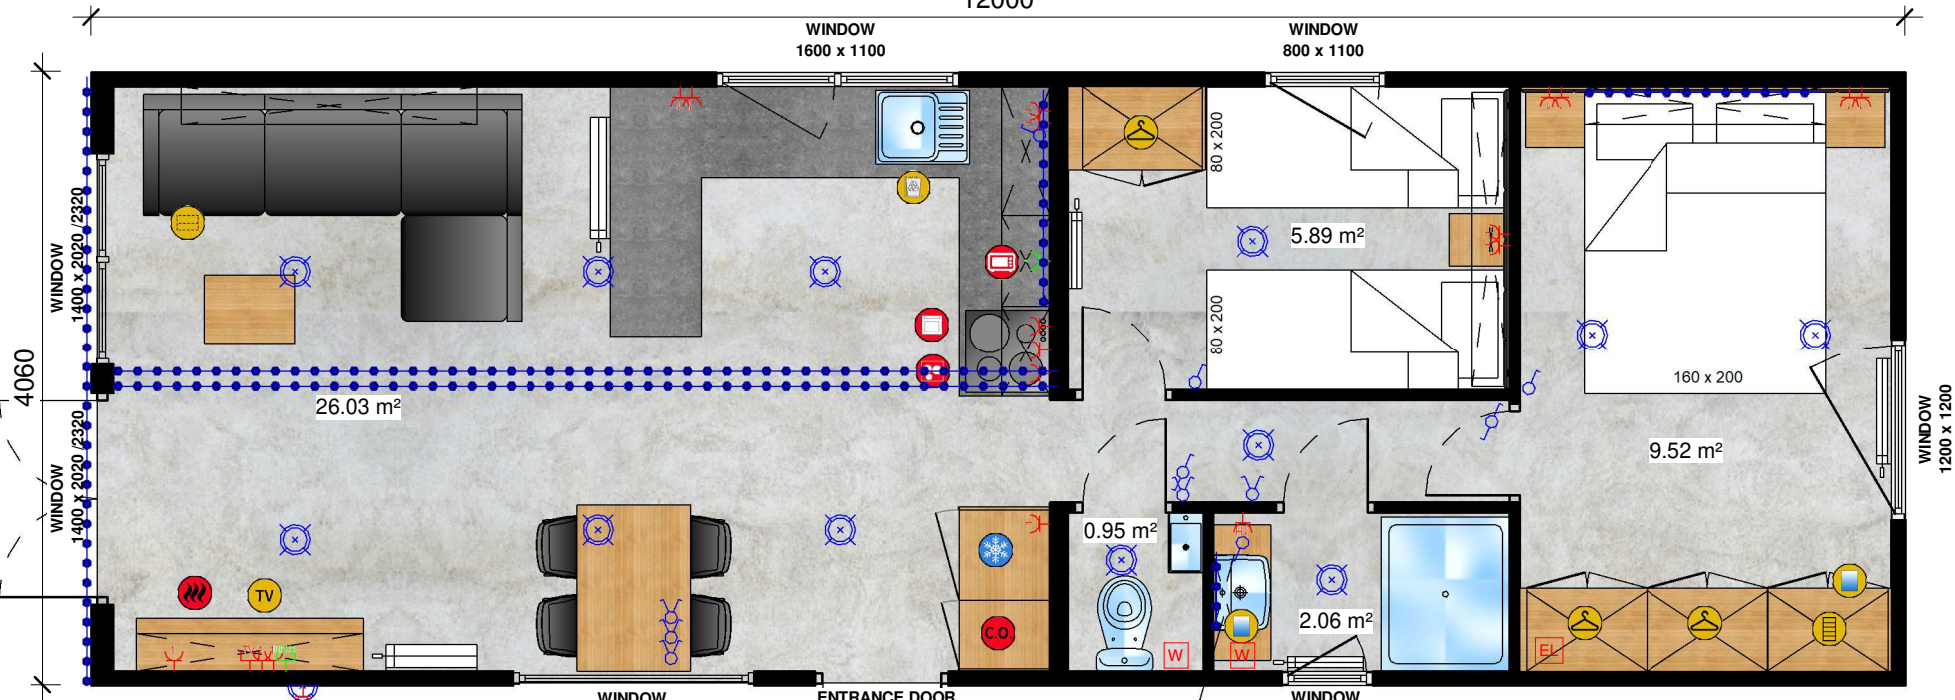

THE VIEW PRESENTED IS FOR REFERENCE ONLY

MURANO 12000x4060 675.01.20 ver 02

FLOOR PLAN 1:50

12000

ELEVATIONS 1:100

USABLE AREA: 44,44 m²

KEY:

- FRIDGE WITH FREEZER
- DISHWASHER WIDE (60cm)
- DISHWASHER NARROW (45 cm)
- WASHING MACHINE
- INDUCTION / GAS HOB
- OVEN
- MICROWAVE
- ELECTRIC BOILER
- COMBI GAS BOILER
- ELECTRIC FIRE
- ANTENNA SOCKET
- SOUND SYSTEM AND MP3 PLAYER
- CLOTHES WARDROBE WITH SHELVES
- WARDROBE WITH CLOTHES BAR
- HANGER
- MIRROR
- FOLDABLE SOFA
- PEDSTAL WITH DRAWRS
- TV HANGER
- TOILET PAPER HANGER
- OPTIONS PAID EXTRES