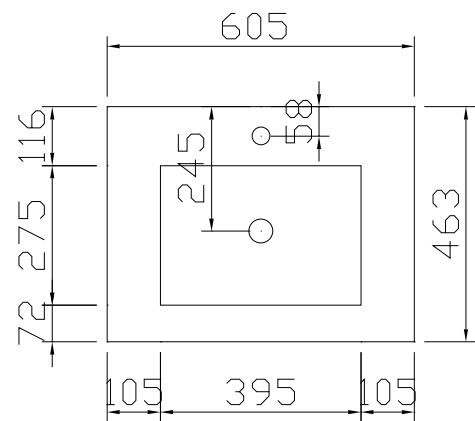

SQUARE SLIM LINE • SPACE LINE

BOVENAANZICHT WASTAFELBLADEN • PORSELEIN C2 • 1 WASKOM CENTRAAL

60 • C2