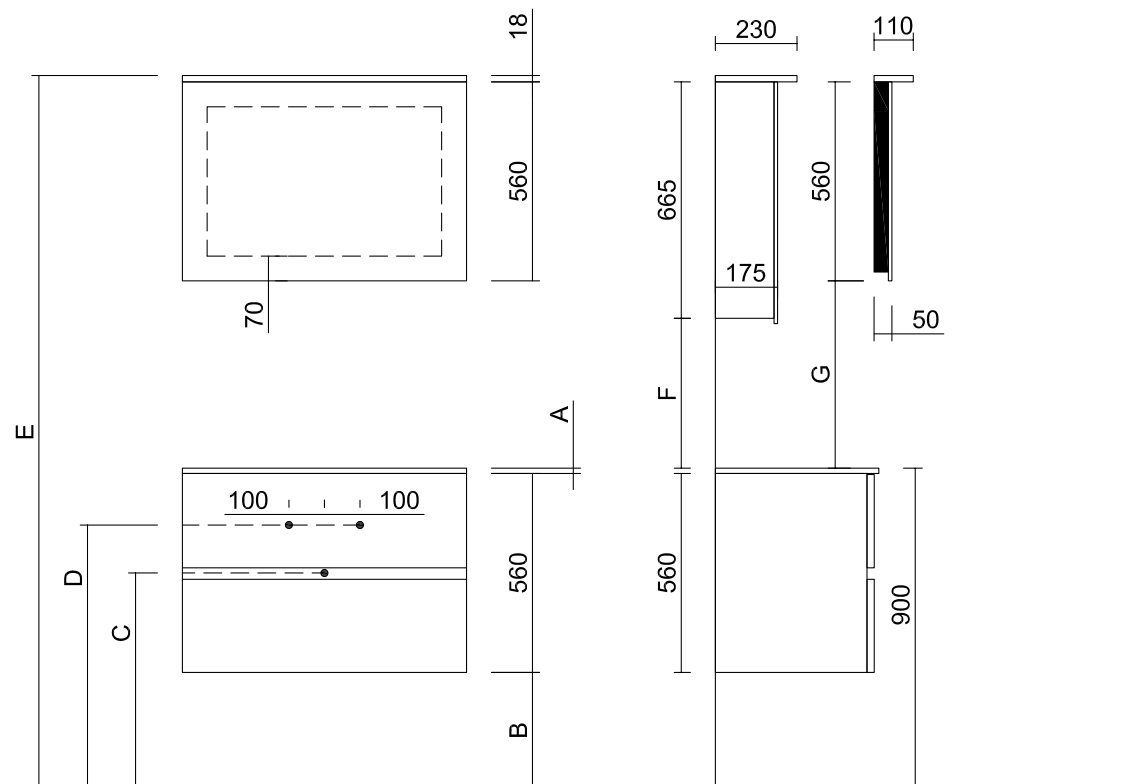

Alkē.be

SQUARE PLAY
TECHNISCHE INFORMATIE

PLAY-IT • SQUARE SPACE LINE

INSTALLATIETEKENING • VOORAANZICHT • ZIJAAANZICHT

AFMETINGEN • PLAY-IT • SQUARE SPACE LINE

	A	B	C	D	E	F	G
C2	15mm	325mm	605mm	740mm	2005mm	422mm	552mm
C4	50mm	290mm	630mm	715mm	1970mm	387mm	517mm
C5	110mm	230mm	650mm	700mm	1910mm	327mm	457mm
M8 / M8M	15mm	325mm	605mm	740mm	2005mm	422mm	552mm
S4	12mm	328mm	675mm	740mm	2008mm	425mm	555mm

PLAY-IT • SQUARE SLIM LINE

INSTALLATIETEKENING • VOORAANZICHT • ZIJAAANZICHT

AFMETINGEN • PLAY-IT • SQUARE SLIM LINE

	A	B	C	D	E	F	G
C2	15mm	486mm	650mm	740mm	2005mm	422mm	552mm
C4	50mm	451mm	685mm	715mm	1970mm	387mm	517mm
C5	110mm	486mm	650mm	740mm	2005mm	422mm	552mm
M8 / M8M	15mm	458mm	670mm	740mm	2005mm	422mm	552mm
S4	12mm	489mm	730mm	740mm	2008mm	425mm	555mm