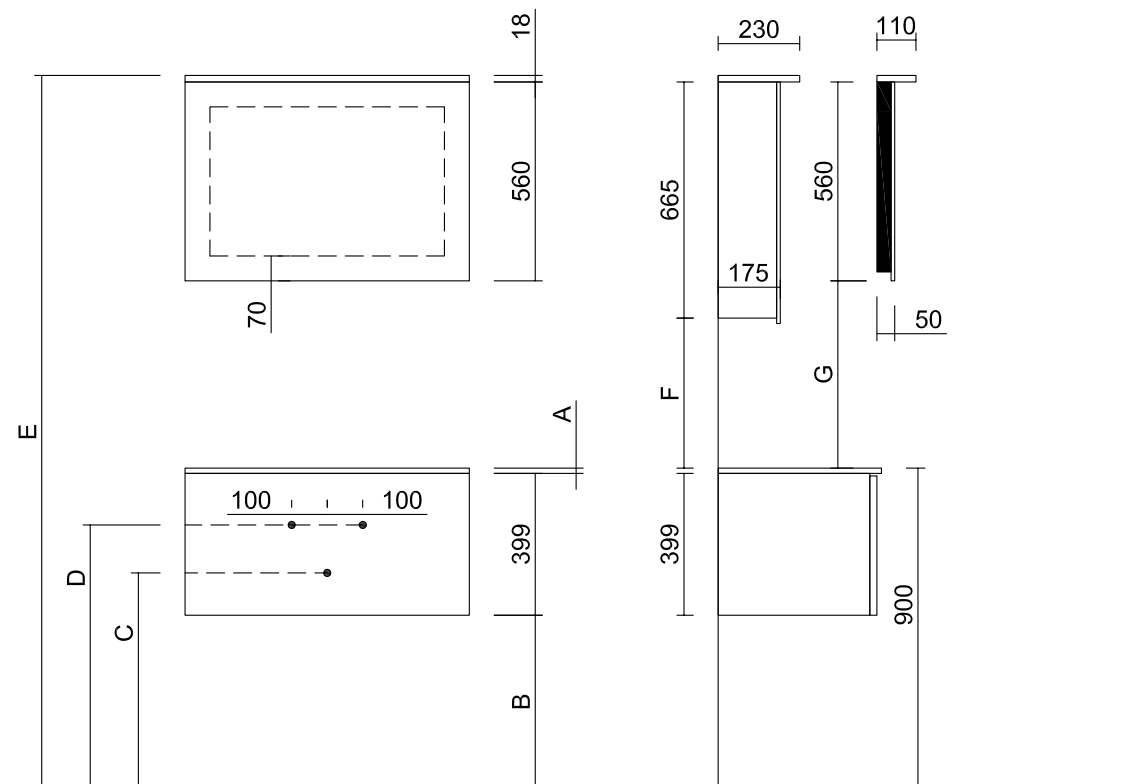

Alkē.be

SQUARE PLAY
TECHNISCHE INFORMATIE

PLAY-IT • SQUARE SPACE LINE

INSTALLATIETEKENING • VOORAANZICHT • ZIJAAANZICHT

AFMETINGEN • PLAY-IT • SQUARE SPACE LINE

	A	B	C	D	E	F	G
C2	15mm	325mm	605mm	740mm	2005mm	422mm	552mm
C4	50mm	290mm	630mm	715mm	1970mm	387mm	517mm
C5	110mm	230mm	650mm	700mm	1910mm	327mm	457mm
M8 / M8M	15mm	325mm	605mm	740mm	2005mm	422mm	552mm
S4	12mm	328mm	675mm	740mm	2008mm	425mm	555mm

PLAY-IT • SQUARE SLIM LINE

INSTALLATIETEKENING • VOORAANZICHT • ZIJAAANZICHT

AFMETINGEN • PLAY-IT • SQUARE SLIM LINE

	A	B	C	D	E	F	G
C2	15mm	486mm	650mm	740mm	2005mm	422mm	552mm
C4	50mm	451mm	685mm	715mm	1970mm	387mm	517mm
C5	110mm	486mm	650mm	740mm	2005mm	422mm	552mm
M8 / M8M	15mm	458mm	670mm	740mm	2005mm	422mm	552mm
S4	12mm	489mm	730mm	740mm	2008mm	425mm	555mm