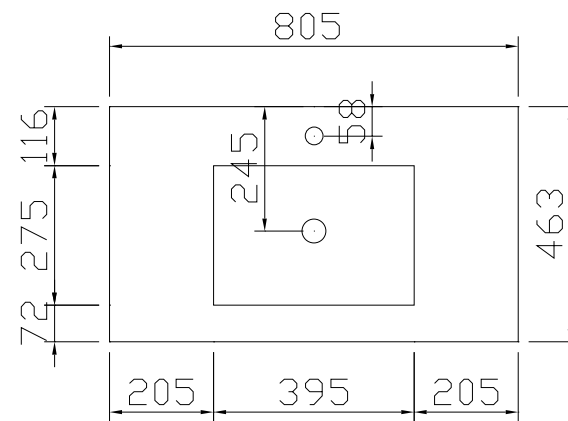

SQUARE SLIM LINE • SPACE LINE

BOVENAANZICHT WASTAFELBLADEN • PORSELEIN C2 • 1 WASKOM CENTRAAL

60 • C2

80 • C2

100 • C2

120 • C2