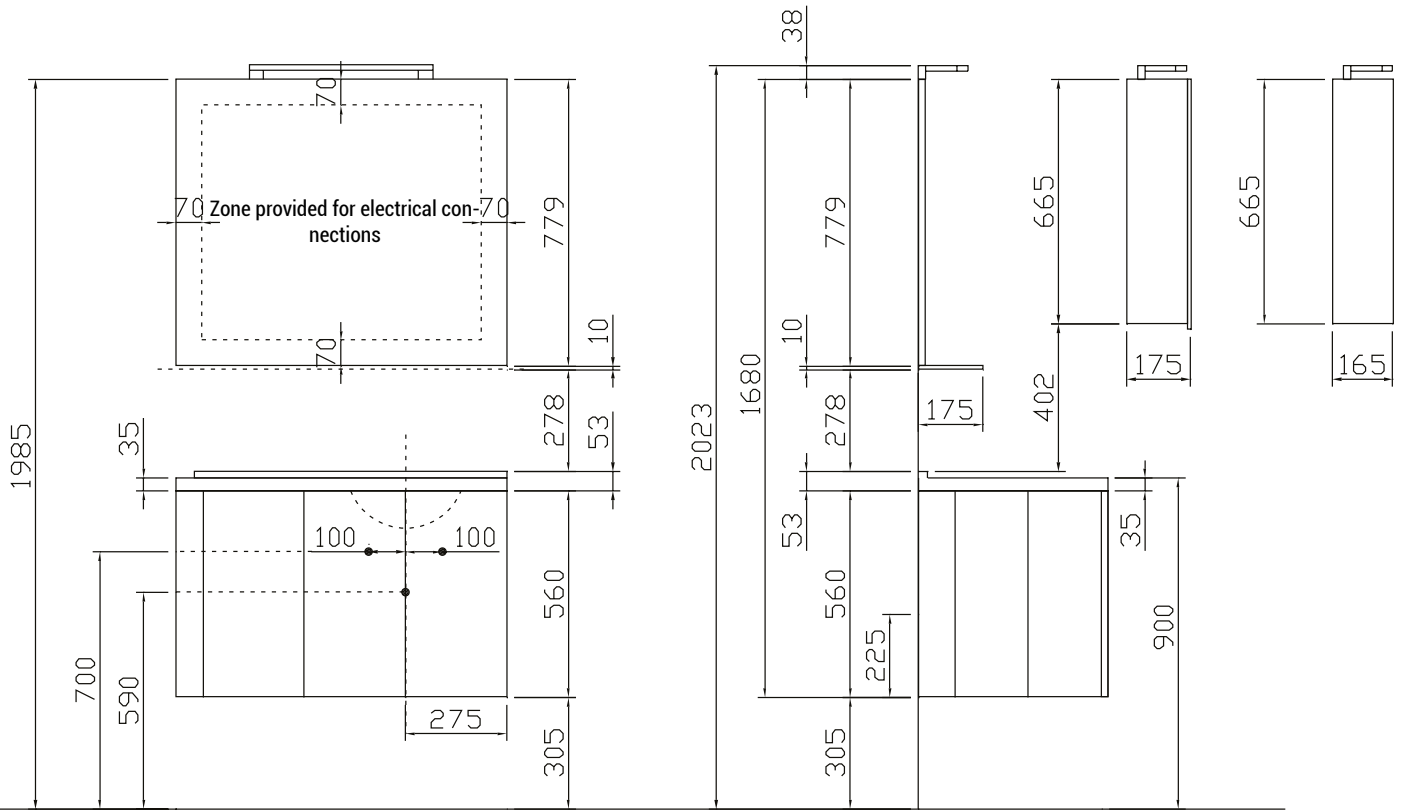

WING - INSTALLATION DRAWING - FRONT AND SIDE VIEW

WING - TOP VIEW WASHBASINS (IN MINERAL MARBLE)

This type of washbasin is fitted with a built-in overflow.